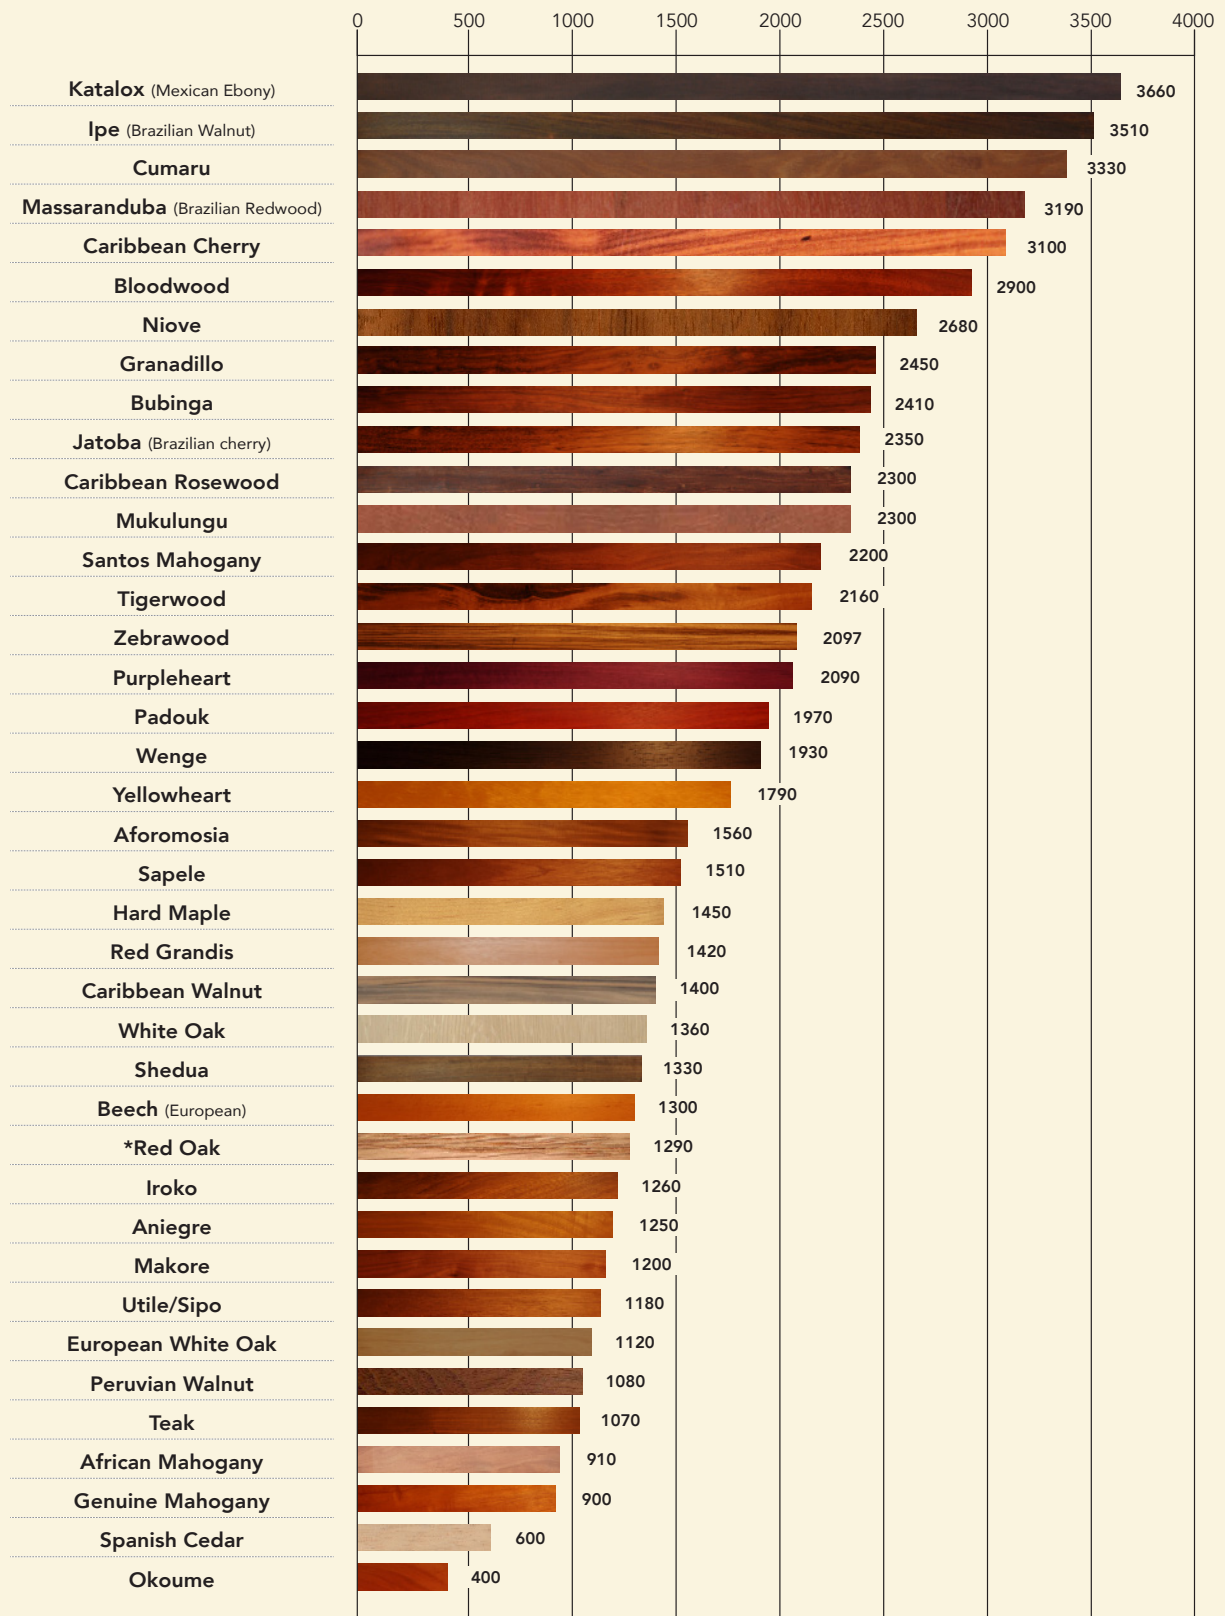

HARDWOOD JANKA RATINGS

*Red Oak with a Janka rating of 1290 is the industry benchmark for comparing the relative hardness of different wood species. The Janka hardness test provides a relative scale where the higher the number indicates the harder the wood.